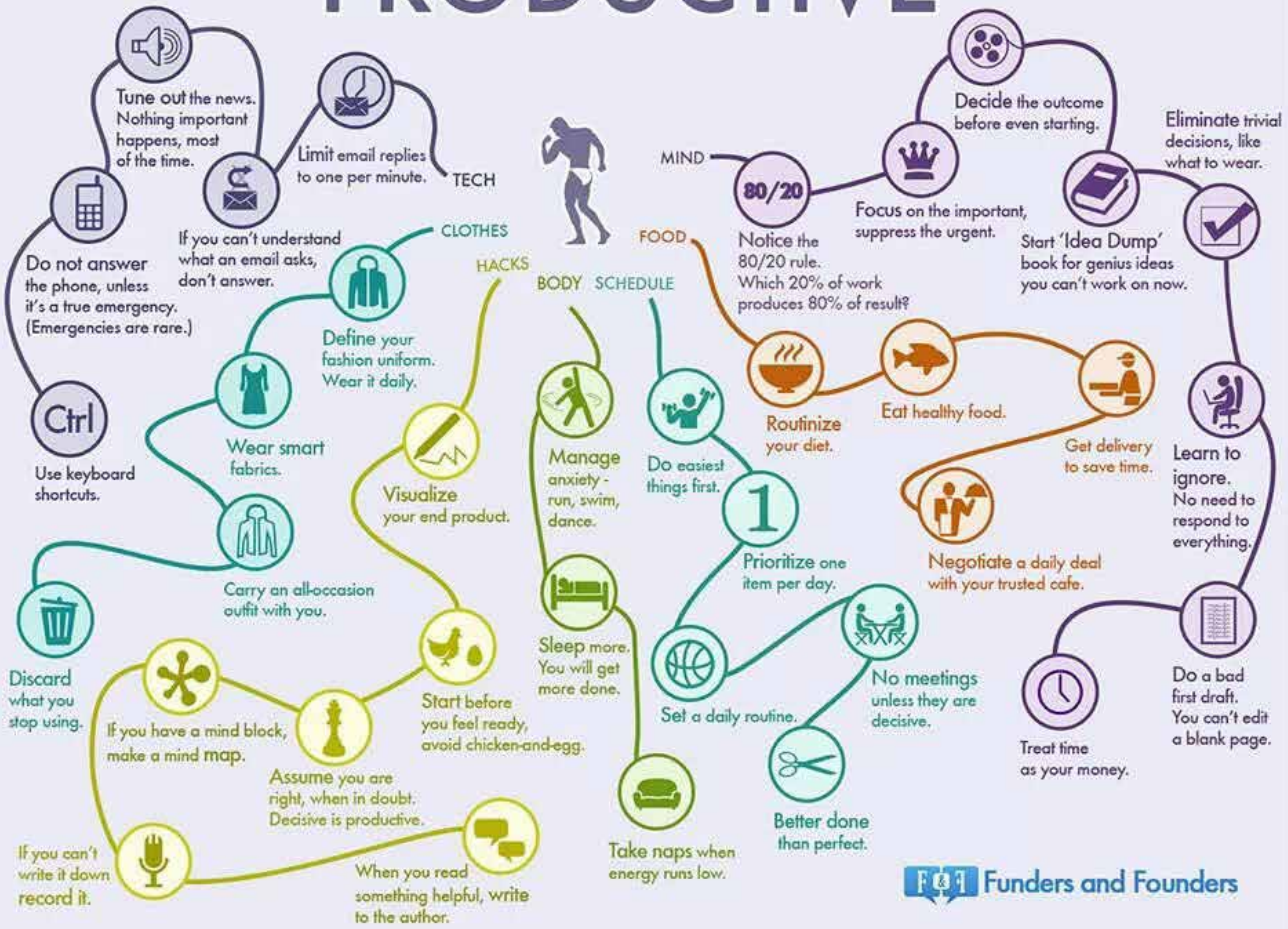

HOW TO BE PRODUCTIVE

by Anna Vital

Success

Success